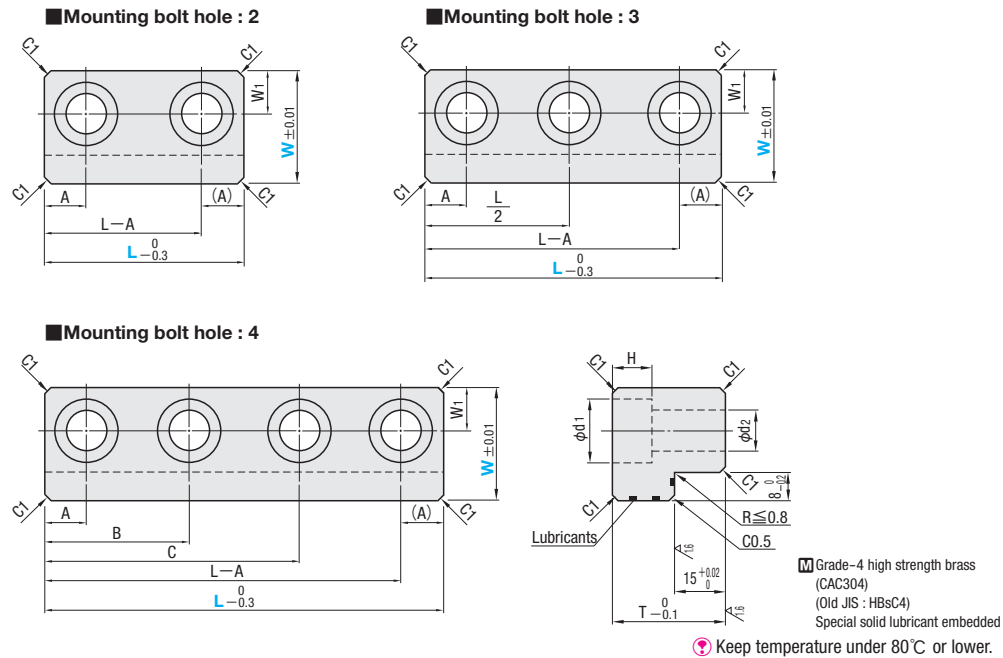

# OIL-FREE SINGLE HEEL GUIDE RAILS

— STANDARD TYPE (HEEL HEIGHT 15mm / COPPER ALLOY) —

RoHS

## GR15Z

T	W <sub>1</sub>	d <sub>1</sub>	d <sub>2</sub>	H	No. of bolt holes	A	B	C	Part Number		L	U/Price
									Type	W		
30	7.5	11	7	7	2	20	—	—	GR15Z (Copper alloy CAC304)	23	80	Quotation
											100	
					120							
					140							
					160							
					180							
	3	70										
		130										
		80										
		140										
		2	—									
		4	—									
35	10	14	9	9	2	20	—	—	28	80	Quotation	
										100		
					120							
					140							
					160							
					180							
	3	70										
		130										
		80										
		140										
		2	—									
		4	—									

Order Part Number — L  
GR15Z23 — 120

Price **Quotation**

Days to Ship **Quotation**

## SRTL

T	W <sub>1</sub>	l <sub>1</sub>	l <sub>2</sub>	d <sub>1</sub>	d <sub>2</sub>	H <sub>1</sub>	H <sub>2</sub>	No. of bolt holes	Part Number		L	U/Price		
									Type	W				
15	6	7.5	—	5.5	9.5	8	6	2	SRTL (Copper alloy CAC304)	15	60	Quotation		
											80			
											100			
											120			
											140			
											160			
20	8	—	—	—	—	8	—	3			20		80	Quotation
													100	
													120	
													140	
													160	
													180	
25	9	10	—	9	14	10	9	2	25	80		Quotation		
										100				
										120				
										140				
										160				
										180				